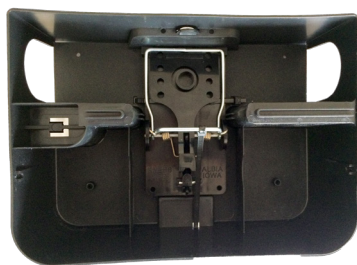

PELGAR PROFESSIONAL RAT & MOUSE STATION

The PelGar Rat Station, made in the UK, has been designed and manufactured to give the best functionality to you at the most competitive price. The station is hinged on the right hand side which allows for full opening while the bait station is in place. The station has also been designed with rodent behaviour in mind. It has a textured 'non-slip' floor which gives it a more natural feel, full width openings for easy access with just a small lip to prevent water entry, and drainage holes in the floor for when the weather conditions get particularly adverse.

When it comes to placing bait the station is very versatile. Two bait reservoirs either side of the station each comfortably hold 100g of grain or pellet bait, while the horizontal bar can be added to secure blocks and pasta/paste bait. The station will also safely house a 'break-back' trap with two location clips in the centre of the station, and a hole on the other side allows the trap to be set with a cable-tie without opening the box.

The PelGar Mouse Station has been designed for the professional pest controller and is packed full of features.